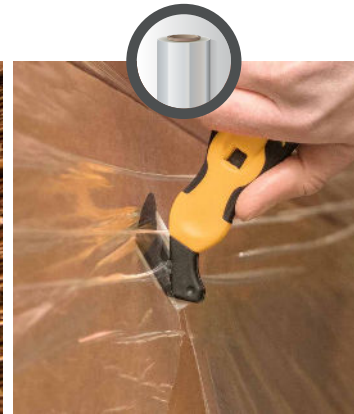

**KCJ-XC-35Y-PT** (Yellow/Black w/plastic tape splitter)

By only disposing of the Replacement Blade Head, you are saving (on average):

- 80% on plastic (by weight) as compared to entirely disposable cutters,
- 50% on cost as compared to similar disposable cutters.

### RECOMMENDED FOR

- ✓ Single-Wall Corrugate
- ✓ Double-Wall Corrugate
- ✗ Triple-Wall Corrugate

- ✓ Plastic Banding
- ✗ Metal Banding
- ✗ Heavy-Duty Zip Ties

- ✓ Film & Stretch Wrap

- ✓ Packing Tape

### Features

- Recessed blade reduces cut injuries and damaged goods.
- Easy release locking tab releases interchangeable, replaceable blade head
- Ergonomic, soft-grip handle helps reduce hand fatigue and repetitive stress injuries
- High-quality, carbon-steel blade (0.025" / 0.63 mm blade thickness)
- Wide opening (0.26" / 6.7 mm) for cutting thicker substrates
- Advanced plastic polymers
- Lanyard/tether ready
- Ambidextrous