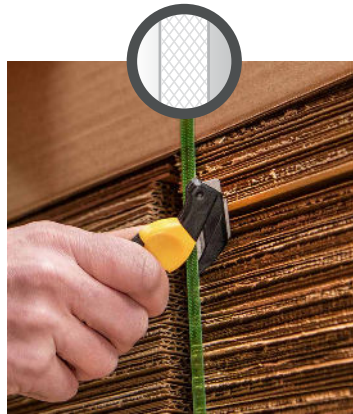

**KCJ-XC-35Y-PT** (Yellow/Black w/plastic tape splitter)

By only disposing of the Replacement Blade Head, you are saving (on average):

- 80% on plastic (by weight) as compared to entirely disposable cutters,
- 50% on cost as compared to similar disposable cutters.

### RECOMMENDED FOR

- ✓ Single-Wall Corrugate
- ✓ Double-Wall Corrugate
- ✗ Triple-Wall Corrugate

- ✓ Plastic Banding
- ✗ Metal Banding
- ✗ Heavy-Duty Zip Ties

- ✓ Film & Stretch Wrap

- ✓ Packing Tape

### Features

- Recessed blade reduces cut injuries and damaged goods.
- Easy release locking tab releases interchangeable, replaceable blade head
- Ergonomic, soft-grip handle helps reduce hand fatigue and repetitive stress injuries
- High-quality, carbon-steel blade (0.025" / 0.63 mm blade thickness)
- Wide opening (0.26" / 6.7 mm) for cutting thicker substrates
- Advanced plastic polymers
- Lanyard/tether ready
- Ambidextrous