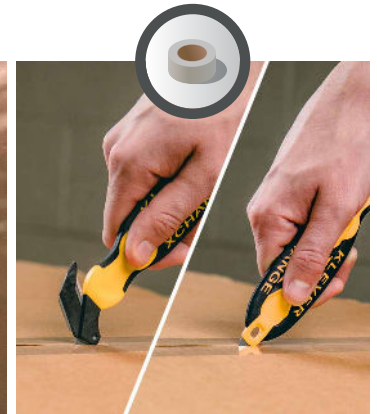

**KCJ-XC-35Y-PT** (Yellow/Black w/plastic tape splitter)

By only disposing of the Replacement Blade Head, you are saving (on average):

- 80% on plastic (by weight) as compared to entirely disposable cutters,
- 50% on cost as compared to similar disposable cutters.

### RECOMMENDED FOR

- ✓ Single-Wall Corrugate
- ✓ Double-Wall Corrugate
- ✗ Triple-Wall Corrugate

- ✓ Plastic Banding
- ✗ Metal Banding
- ✗ Heavy-Duty Zip Ties

- ✓ Film & Stretch Wrap

- ✓ Packing Tape

### Features

- Recessed blade reduces cut injuries and damaged goods.
- Easy release locking tab releases interchangeable, replaceable blade head
- Ergonomic, soft-grip handle helps reduce hand fatigue and repetitive stress injuries
- High-quality, carbon-steel blade (0.025" / 0.63 mm blade thickness)
- Wide opening (0.26" / 6.7 mm) for cutting thicker substrates
- Advanced plastic polymers
- Lanyard/tether ready
- Ambidextrous