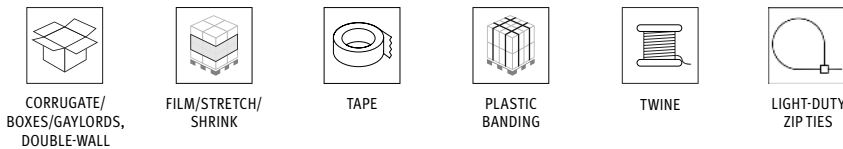

IDEALLY SUITED FOR

FEATURES AND HIGHLIGHTS

The USA made Klever EcoXChangeXD is an EXTRA DURABLE, recessed blade safety cutter with a reusable handle made from 100% recycled plastic, featuring a robust blade head engineered to be 50% STRONGER and LAST 4X LONGER than similar cutters. The proprietary Smooth-Kut™ technology increases cutting speed by preventing corrugate from clogging the blade. Reduce plastic waste in your operations by reusing the handle and replacing the blade head.

- Thickset XD replaceable blade head offers exceptional durability, engineered to be 50% STRONGER and LAST 4X LONGER than similar cutters. Cuts up to 1 MILE of corrugate before needing to be replaced!
- Proprietary Smooth-Kut™ technology prevents corrugate from clogging in the blade for faster, smoother, and more ergonomic cutting.
- Reusable handle is made from 100% pre-consumer recycled plastic to support your ESG goals.
- Reuse the handle, replace the blade head for a cost-effective and eco-friendly solution.
- Concealed high-quality carbon steel blade reduces cut injuries and damaged goods.
- Integrated metal tape splitter preserves blade life.
- Made and rigorously tested in the U.S.A.

RELATED PRODUCTS

INDIVIDUAL UNIT

PART #	ECO-200XC-65EX
UPC #	8-10059-87153-3
EAN #	0810059871533
HANDLE MATERIALS	Recycled Plastic
BLADE MATERIAL	Carbon steel
BLADE OPENING	0.23"/ 5.84mm
UNIT SIZE (L x W x H)	7.00" x 1.75" x 0.31" 177.8 mm x 44.45 mm x 7.95 mm
UNIT WEIGHT	0.058 lbs / 0.026 kg
COLOR	Black handle with green blade head